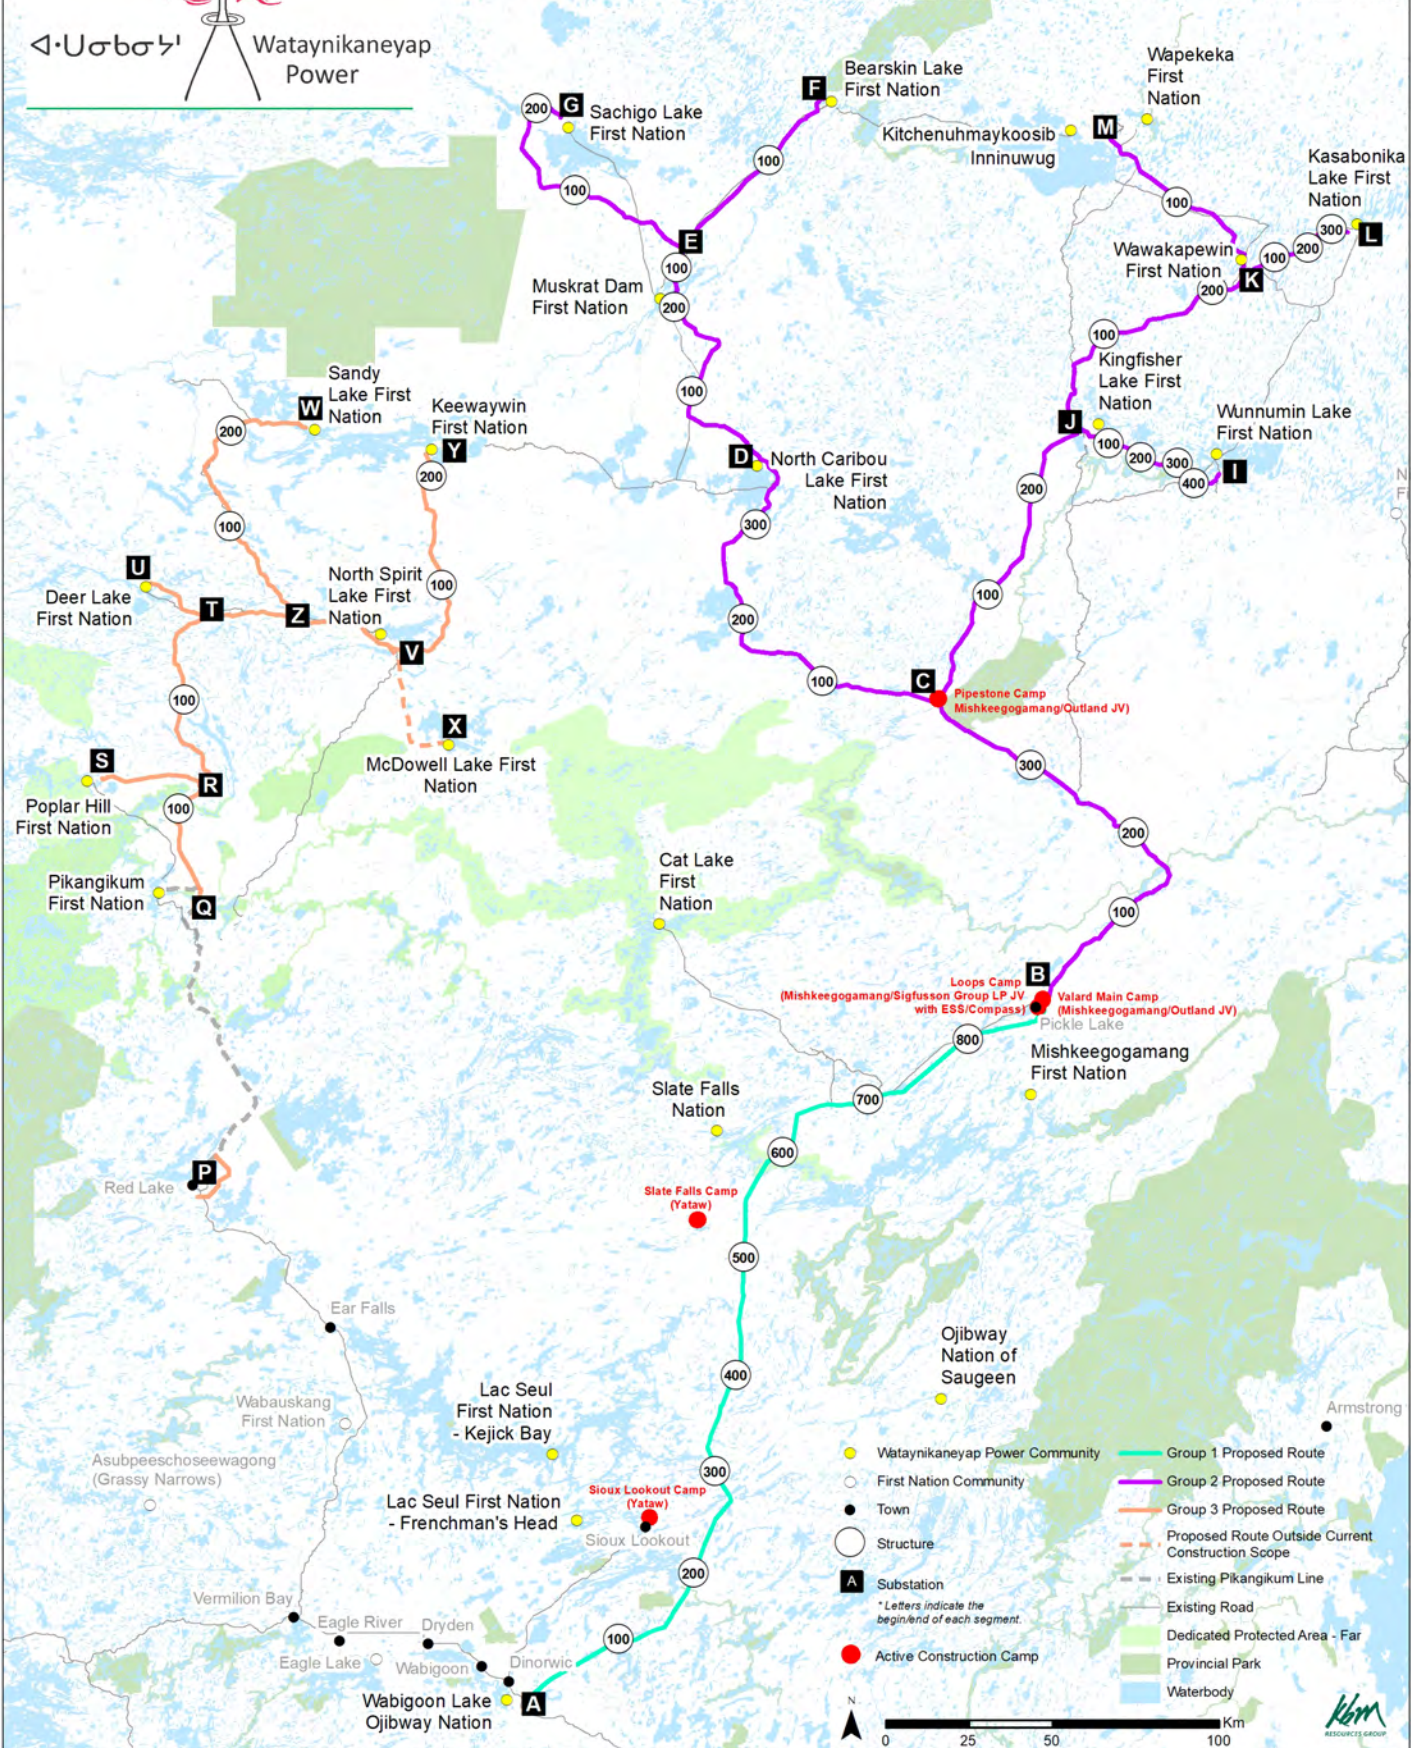

* ሰነድ ስም ስርዓታዊ (ርገዳጅ ስርዓታዊ ሰነድ ስም)

ᐱᐸᐸᐸᐸᐸᐸ

Wataynikaneyap Power

WATAYNIKANEYAP POWER

*Note: Final routing of some portions of line is subject to ongoing engagement with communities.